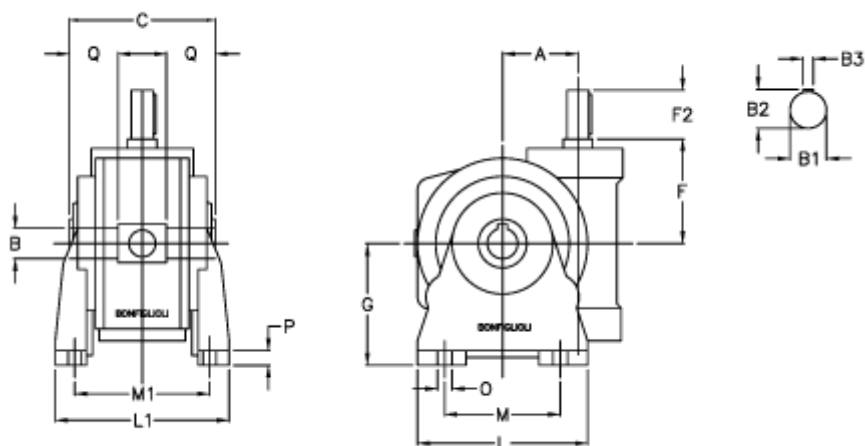

Article number: 3901130040300

Description: Worm gear with solid input shaft  
VF 130V-40-HS

## Measures

a	= 130.0	F2 = 60	Q = 52.5
B	= 45	g = 195	
B1	= 30	L = 310	
B2	= 33.0	L1 = 245	
B3	= 8	m = 220	
C	= 165	M1 = 191.0	
Description	= VF 130V-xx-HS	O = 16.0	
F	= 160.0	P = 18	